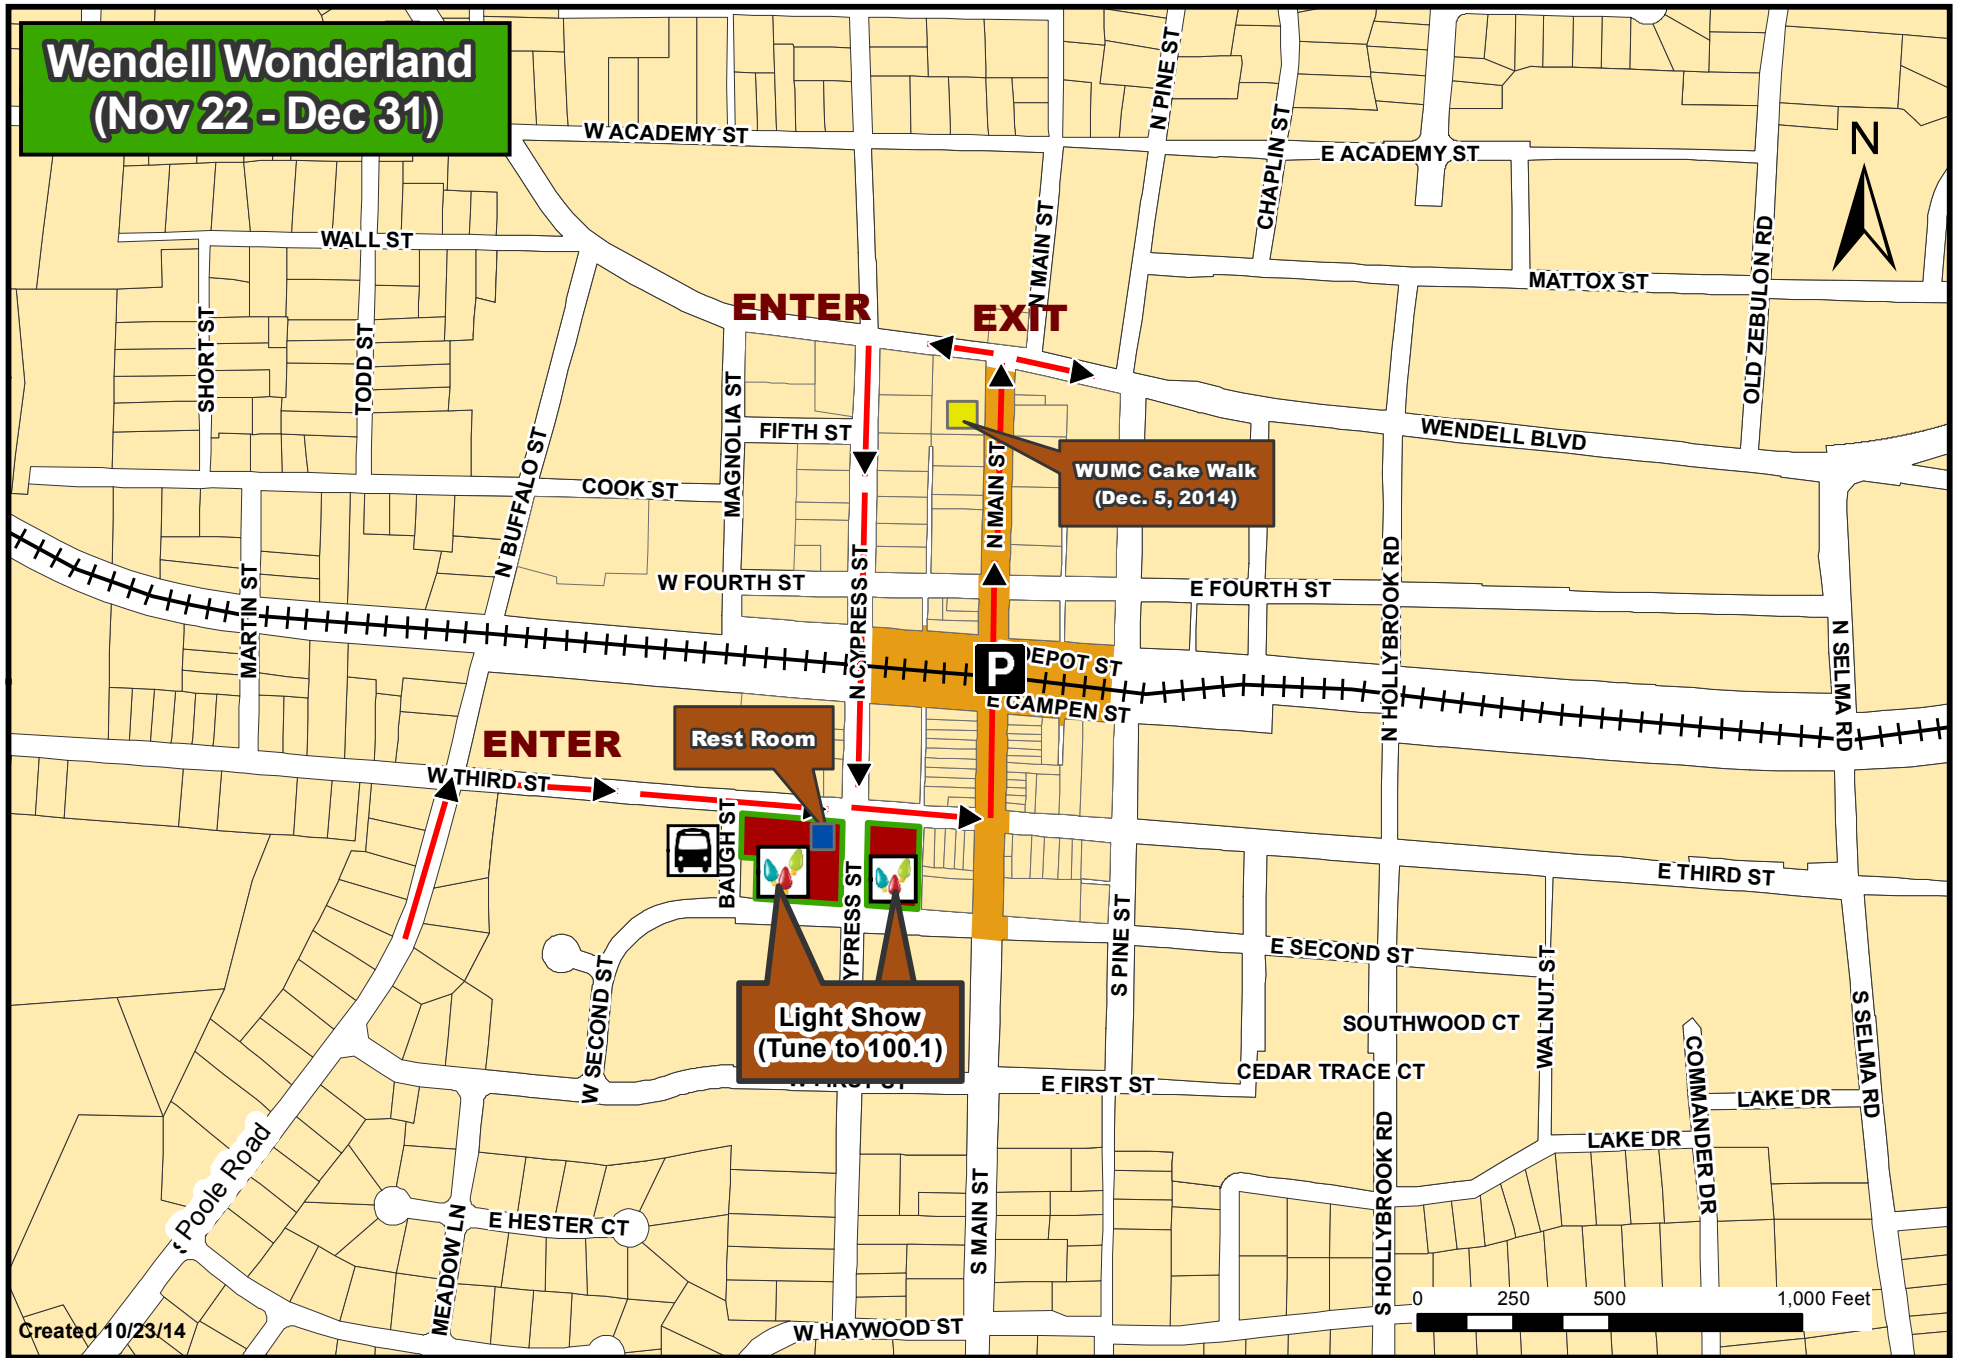

Wendell Wonderland (Nov 22 - Dec 31)

Created 10/23/14

Bus parking (On Baugh St.)

Light Show Directional Route

Downtown On-Street Parking

This map was created by the Wendell Planning Department and is for reference only. The Town of Wendell assumes no responsibility for errors or misuse of this map.