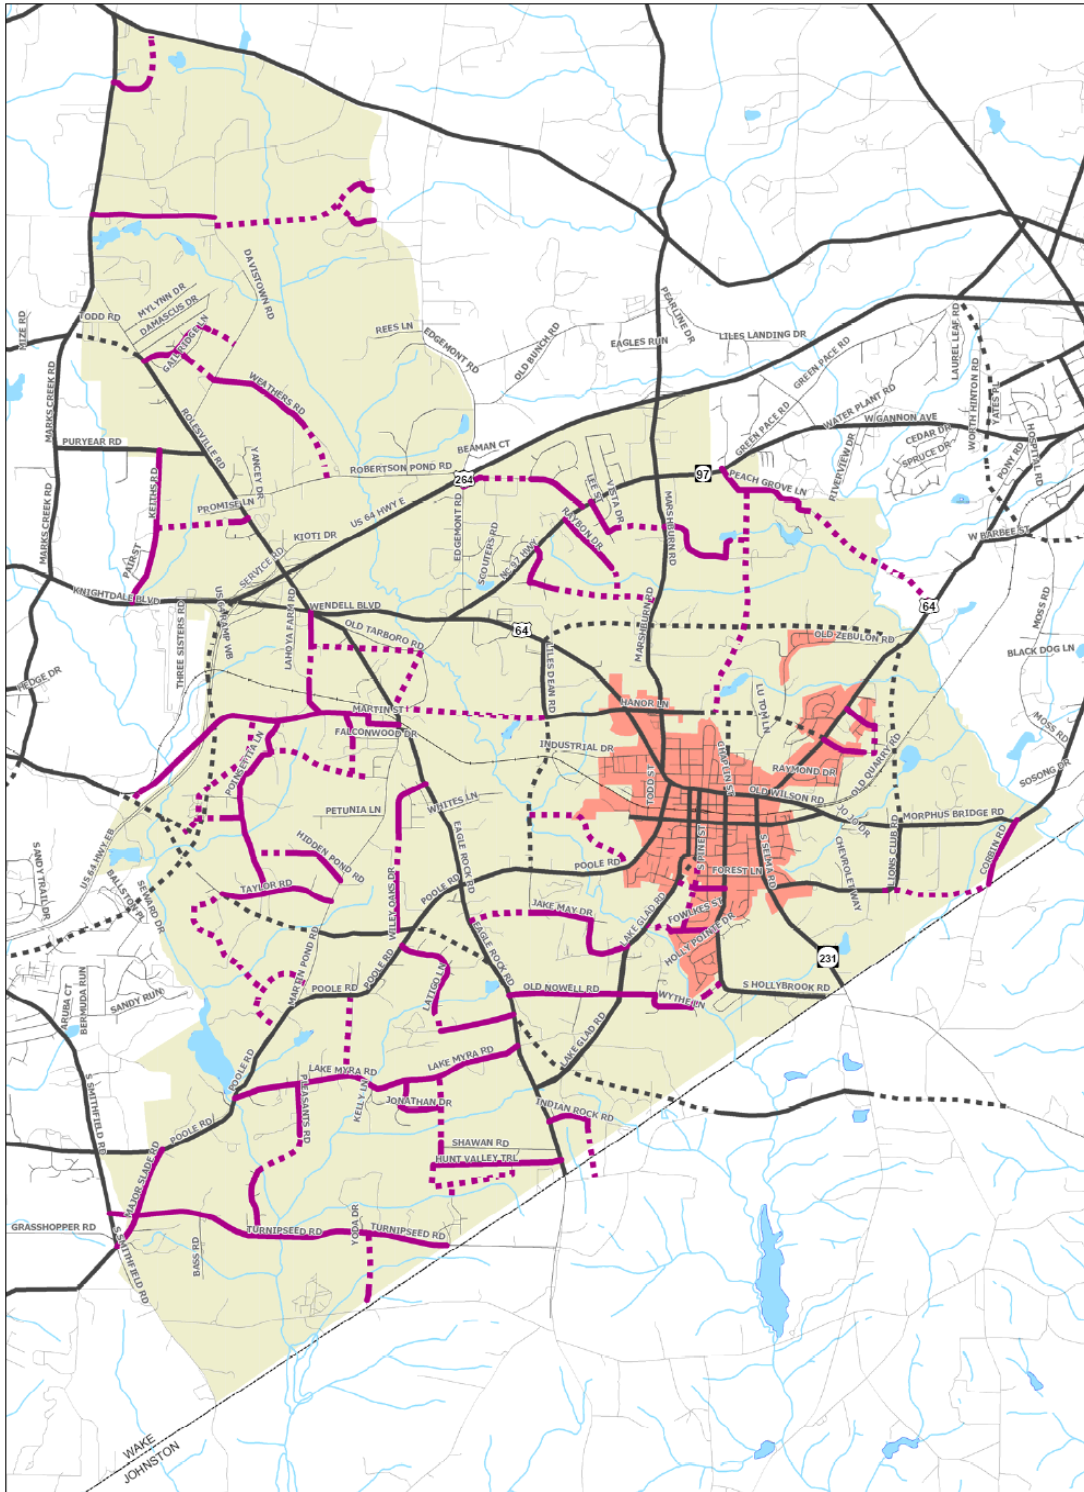

## **Appendix C. COLLECTOR STREET PLAN**

The adopted *Town of Wendell Collector Street Plan* map (November 2006 or later revised edition) is attached here for reference. The Collector Street Plan document is available on the Town's website or in the office of the Planning Department.

This page intentionally left blank

Town of Wendell Collector Street Plan  
 FIGURE 3.2 - RECOMMENDED CSP

- Study Area
- Bodies of Water
- Town of Wendell
- County Boundary
- Local Roads
- Existing Thoroughfare
- Proposed Thoroughfare
- Existing Collector
- Proposed Collector
- Railroads